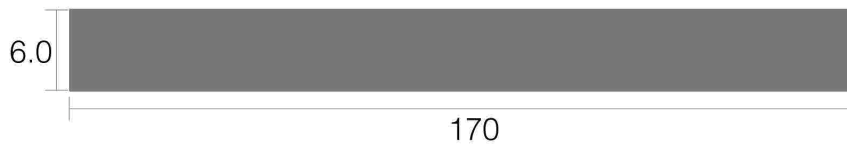

SMOKING
Monocolor

keywords: smokers club, dark atmosphere, coffee & cigarettes

SMOKING

Monocolor

| Product code | |
|--------------|----------|
| Front | Temple |
| UN-0229 | UN-0229 |
| UN-0230 | UN-0230 |
| UN-0231 | UN-0231 |
| UN-0232 | UN-0232 |
| UN-0233 | UN-0233 |
| JUN-0234 | JUN-0234 |

| | Standard sizes | Tolerance |
|-----|----------------|---|
| 6.0 | 170*1400mm | 6.0 - 6.2mm 168 - 175mm 1400 - 1410mm |
| 4.0 | 170*1400mm | 4.0 - 4.2mm 170 - 175mm 1400 - 1410mm |

UN-0229

UN-0230

UN-0231