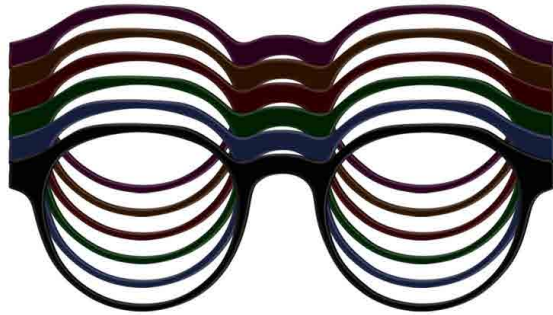

SMOKING
Monocolor

keywords: smokers club, dark atmosphere, coffee & cigarettes

SMOKING

Monocolor

| Product code | |
|--------------|----------|
| Front | Temple |
| UN-0229 | UN-0229 |
| UN-0230 | UN-0230 |
| UN-0231 | UN-0231 |
| UN-0232 | UN-0232 |
| UN-0233 | UN-0233 |
| JUN-0234 | JUN-0234 |

| | Standard sizes | Tolerance |
|-----|----------------|---|
| 6.0 | 170*1400mm | 6.0 - 6.2mm 168 - 175mm 1400 - 1410mm |
| 4.0 | 170*1400mm | 4.0 - 4.2mm 170 - 175mm 1400 - 1410mm |

UN-0229

UN-0230

UN-0231