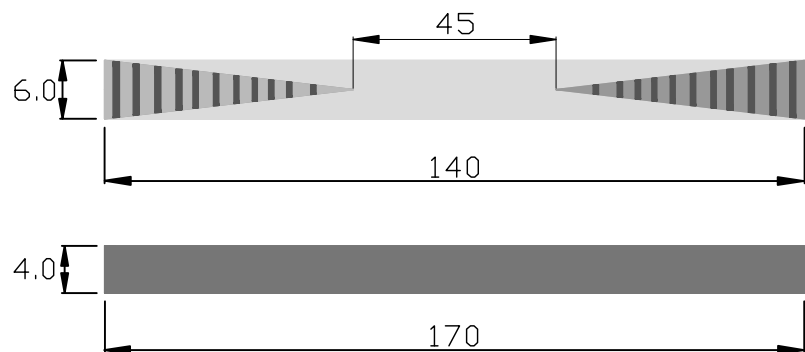

## EUPHOTIC

extrusion

**See through**

sunray driving out darkness

**Euphotic**  
Extruded

Product code	
Front	Temple
JUC2-0158	UN-0404
JUC2-0159	UN-0405
JUC2-0160	UN-0406
JUC2-0161	UN-0407
JUC2-0162	UN-0408
JUC2-0163	UN-0409

	Standard sizes	Tolerance
6.0	140*1400mm	6.0-6.2mm 138-145mm 1400-1410mm
4.0	170*1400mm	4.0-4.2mm 168-175mm 1400-1410mm

JUC2-0158

JUC2-0159

JUC2-0160

JUC2-0161

JUC2-0162

JUC2-0163