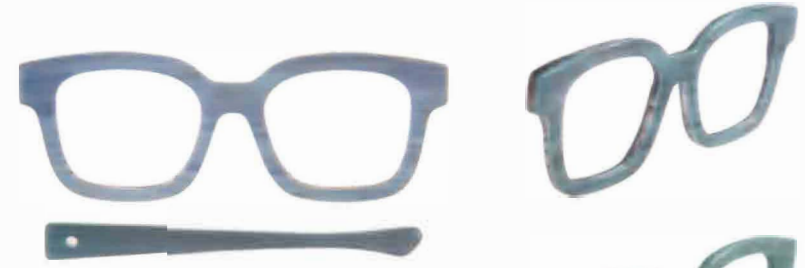

SHELLWORK

Extruded

Product code	
Front	Temple
JUD5-0173	JUD5-0179
JUD5-0174	JUD5-0180
JUD5-0175	JUD5-0181
JUD5-0176	JUD5-0182
JUD5-0177	JUD5-0183
JUD5-0178	JUD5-0184

	Standard sizes	Tolerance
6.0	200*1400mm	6.0-6.2mm 198-205mm 1400-1410mm
4.0	200*1400mm	4.0-4.2mm 198-205mm 1400-1410mm

JUD5-0173

JUD5-0174

JUD5-0175

JUD5-0176

JUD5-0177

JUD5-0178