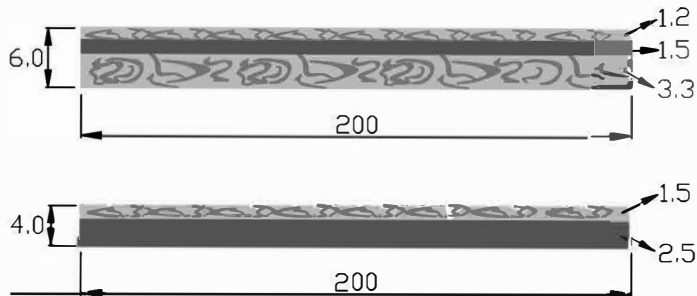

## SHELLWORK

extrusion

### gift of ocean

inject the beauty of nature work

A long, thin, rectangular plastic strip with a multi-layered, colorful texture. The colors transition from purple on the left to blue, green, and yellow on the right. A small circular hole is visible on the left side.

## Extruded

Product code	
Front	Temple
JUD5-0173	JUD5-0179
JUD5-0174	JUD5-0180
JUD5-0175	JUD5-0181
JUD5-0176	JUD5-0182
JUD5-0177	JUD5-0183
JUD5-0178	JUD5-0184

	Standard sizes	Tolerance
6.0	200*1400mm	6.0-6.2mm 198-205mm 1400-1410mm
4.0	200*1400mm	4.0-4.2mm 198-205mm 1400-1410mm