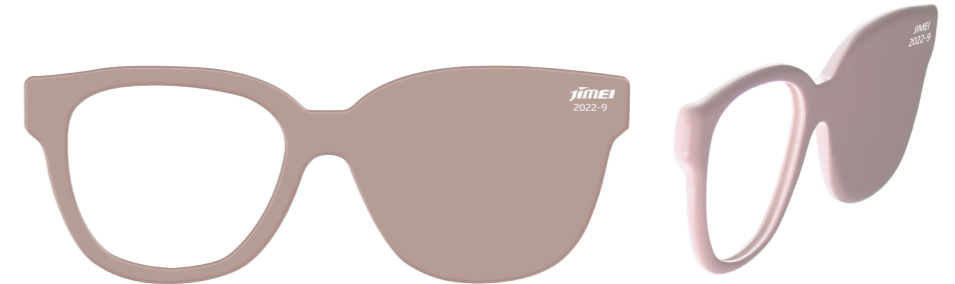

**SUMMER
STORY-ESSN**

Solid monocolor

SEASONAL BEAUTY

Get inspiration from fresh summer, feel the charm of natural colors.

SUMMER STORY-ESSN

Solid monocolor

Product Code	
Front	Temple
EN-0052	EN-0052
EN-0053	EN-0053
EN-0054	EN-0054
EN-0055	EN-0055
EN-0056	EN-0056
EN-0057	EN-0057

	Front	Temple	Tolerance
Thickness	6.0mm	4.0mm	6.0-6.2mm 4.0-4.2mm
Standard Sizes	170x1400mm	170x1400mm	168-175mm 1400-1410mm

EN-0052

EN-0053

EN-0054

EN-0055

EN-0056

EN-0057