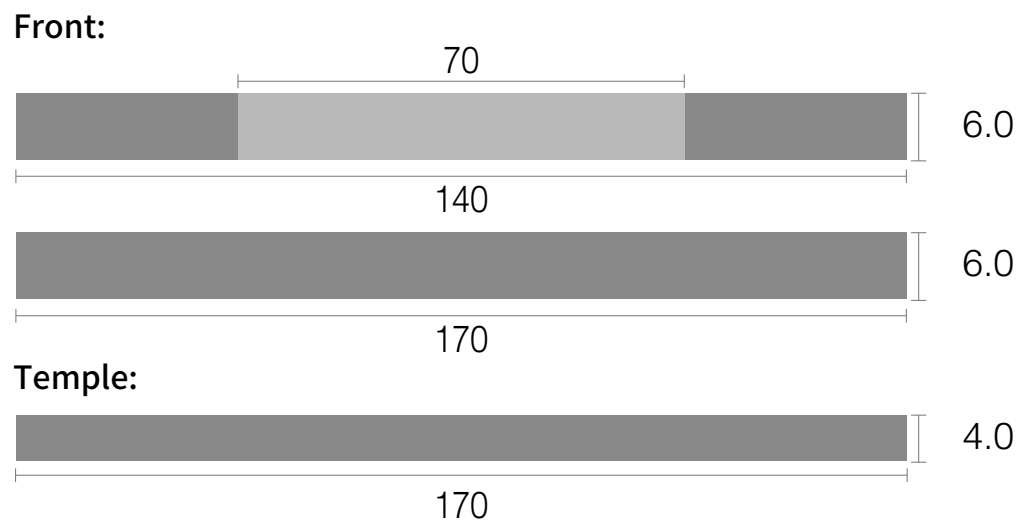

Thickness	Thickness
6.0mm(6.0-6.2mm)	4.0mm(4.0-4.2mm)

Standard Size	Standard Size
140x1400mm/170x1400mm	170x1400mm

Tolerance	Tolerance
138-145mm/168-175mm 1400-1410mm	168-175mm 1400-1410mm

JMS/UC-0290/UN-0647