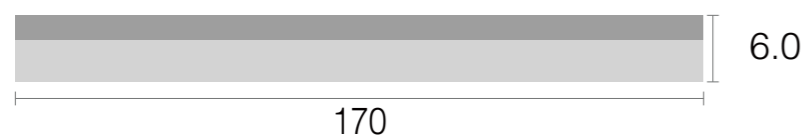

JOYFUL VISION

Extruded 2 layers

THE POWER OF COLOR

The colorful healing colors convey positive emotional power and bring joyful visual experience.

JOYFUL VISION

Extruded 2 layers

JOYFUL VISION

Extruded 2 layers

Thickness	Thickness
6.0mm(6.0-6.2mm)	4.0mm(4.0-4.2mm)
Standard Size	Standard Size
170x1400mm	170x1400mm
Tolerance	Tolerance
168-175mm 1400-1410mm	168-175mm 1400-1410mm

Front:

Temple:

JMS/UN2-0348

JMS/UN2-0349