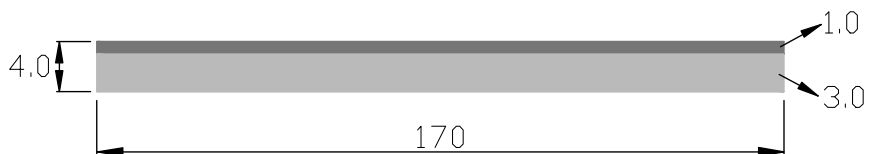

Fuzzy Match collection

extruded 2layers

united dark colours of night people

FUZZY MATC

extruded 2layers

Product code	
Front	Temple
JUN2-0182	JUN2-0182
JUN2-0183	JUN2-0183
UN2-0184	UN2-0184
UN2-0185	UN2-0185
JUN2-0186	JUN2-0186
JUN2-0187	JUN2-0187
JUN2-0188	JUN2-0188

	Standard sizes	Tolerance
6.0	170*1400mm	6.0-6.2mm 168-175mm 1400-1410mm
4.0	170*1400mm	4.0-4.2mm 168-175mm 1400-1410mm

JUN2-0182

JUN2-0183

UN2-0184

UN2-0185

JUN2-0186

JUN2-0187

JUN2-0188