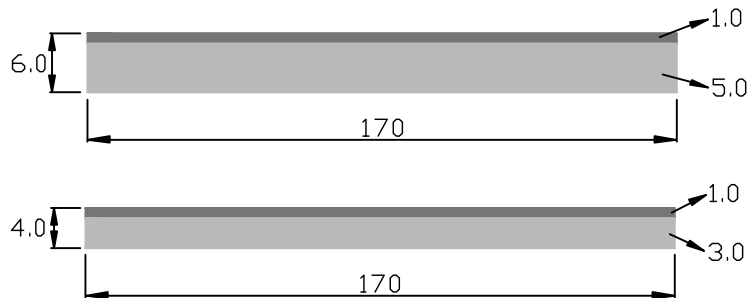

**DULL SOUND**  
extruded 2layers

**comes alive!**  
colour lights on the dark

**Dull sound**  
Extruded 2 layers

Product code	
Front	Temple
JUN2S-0250	JUN2S-0250
UN2S-0251	UN2S-0251
UN2S-0252	UN2S-0252
UN2S-0253	UN2S-0253
JUN2S-0254	JUN2S-0254
UN2S-0255	UN2S-0255
JUN2S-0256	JUN2S-0256

	Standard sizes	Tolerance
6.0	170*1400mm	6.0-6.2mm 168-175mm 1400-1410mm
4.0	170*1400mm	4.0-4.2mm 168-175mm 1400-1410mm

JUN2S-0250

UN2S-0251

UN2S-0252

UN2S-0253

JUN2S-0254

UN2S-0255

JUN2S-0256