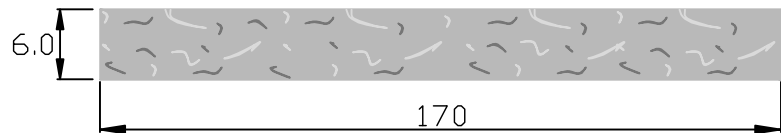

LOVE SEASON

dry block

Felt big with love

snowflakes are dancing in the air

Love Season
Dry block

Product code	
Front	Temple
UQ-0367	UQ-0367
MUQ-0368	MUQ-0368
UQ-0369	UQ-0369
UQ-0370	UQ-0370
UQ-0371	UQ-0371
UQ-0372	UQ-0372

	Standard sizes	Tolerance
6.0	170*700mm	6.0-6.2mm 167-172mm 690-702mm
4.0	170*700mm	4.0-4.2mm 167-172mm 690-702mm

UQ-0367

MUQ-0368

UQ-0369

UQ-0370

UQ-0371

UQ-0372