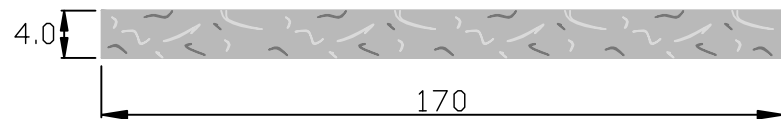

LOVE SEASON

dry block

Felt big with love

snowflakes are dancing in the air

Love Season
Dry block

Product code	
Front	Temple
UQ-0367	UQ-0367
MUQ-0368	MUQ-0368
UQ-0369	UQ-0369
UQ-0370	UQ-0370
UQ-0371	UQ-0371
UQ-0372	UQ-0372

	Standard sizes	Tolerance
6.0	170*700mm	6.0-6.2mm 167-172mm 690-702mm
4.0	170*700mm	4.0-4.2mm 167-172mm 690-702mm

UQ-0367

MUQ-0368

UQ-0369

UQ-0370

UQ-0371

UQ-0372