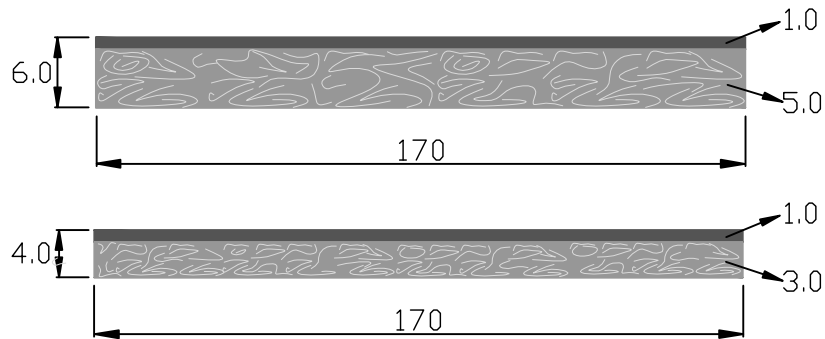

## TEXTURE

lamination

# Texture Lamination

Product code	
Front	Temple
UB-0459	UB-0459
MUB-0460	MUB-0460
UB-0461	UB-0461
UB-0462	UB-0462
UB-0463	UB-0463
UB-0465	UB-0465
MUB-0466	MUB-0466

	Standard sizes	Tolerance
6.0	170*700mm	6.0-6.2mm 167-172mm 690-702mm
4.0	170*700mm	4.0-4.2mm 167-172mm 690-702mm