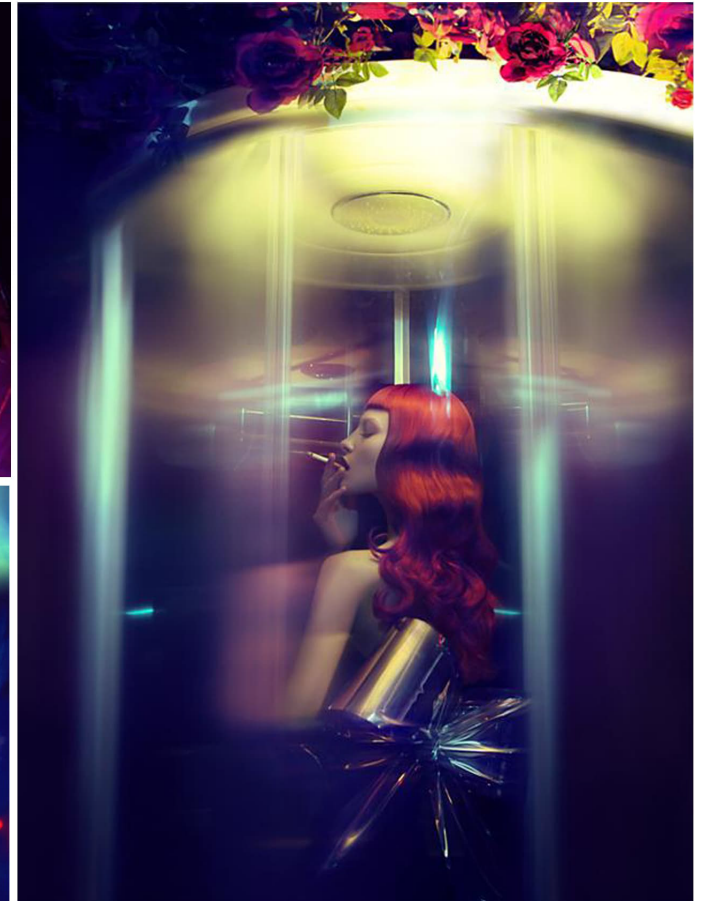

FLOWER DANCE

lamination

Charming smile
in the mood of flowery

Flower dance Lamination

| Product code | |
|----------------------|----------|
| Front | Temple |
| UB3-0510A/UB3-0510B | UF2-0261 |
| UB3-0511A/UB3-0511B | UF2-0262 |
| UB3-0512A/UB3-0512B | UF2-0264 |
| MUB3-0513A/UB3-0513B | UF2-0260 |
| MUB3-0514A/UB3-0514B | UF2-0263 |
| MUB3-0515A/UB3-0515B | UF2-0265 |