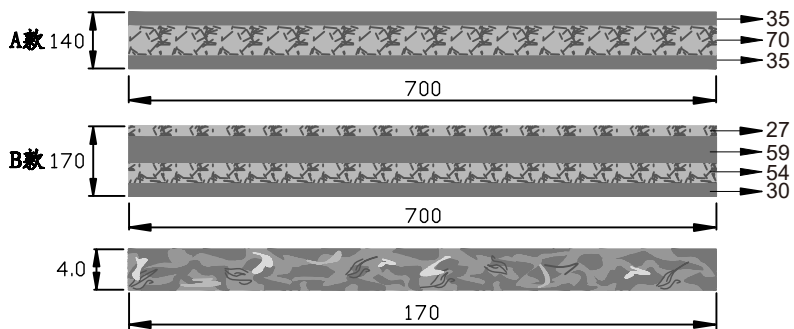

FLOWER DANCE

lamination

Charming smile
in the mood of flowery

Flower dance Lamination

| Product code | |
|----------------------|----------|
| Front | Temple |
| UB3-0510A/UB3-0510B | UF2-0261 |
| UB3-0511A/UB3-0511B | UF2-0262 |
| UB3-0512A/UB3-0512B | UF2-0264 |
| MUB3-0513A/UB3-0513B | UF2-0260 |
| MUB3-0514A/UB3-0514B | UF2-0263 |
| MUB3-0515A/UB3-0515B | UF2-0265 |

| | Standard sizes | Tolerance |
|-----|----------------|-------------------------------------|
| 6.0 | 170*700mm | 6.0-6.2mm |
| | 140*700mm | 167-172mm 137-142mm 690-702mm |
| 4.0 | 170*700mm | 4.0-4.2mm |
| | | 167-172mm 690-702mm |