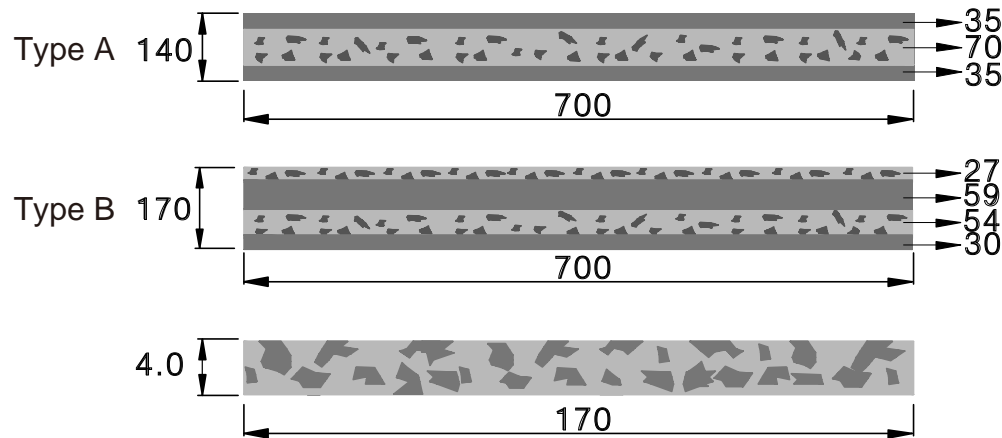

JOINTLY OPERATE

lamination

Ravine & River

superb craftsmanship of natural power

JOINTLY OPERATE Lamination

Product code	
Front	Temple
UB3-0422A/UB3-0422B	UF-0068
UB3-0423A/UB3-0423B	UF-0062
UB3-0424A/UB3-0424B	UF-0061
UB3-0425A/UB3-0425B	UF-0069
UB3-0426A/UB3-0426B	UF-0066
UB3-0427A/UB3-0427B	UF-0070

	Standard sizes	Tolerance
6.0	140*700mm 170*700mm	6.0-6.2mm 137-142mm 167-172mm 690-702mm
4.0	170*700mm	4.0-4.2mm 167-172mm 690-702mm

UB3-0422A/B

UB3-0423A/B

UB3-0424A/B

UB3-0425A/B

UB3-0426A/B

UB3-0427A/B