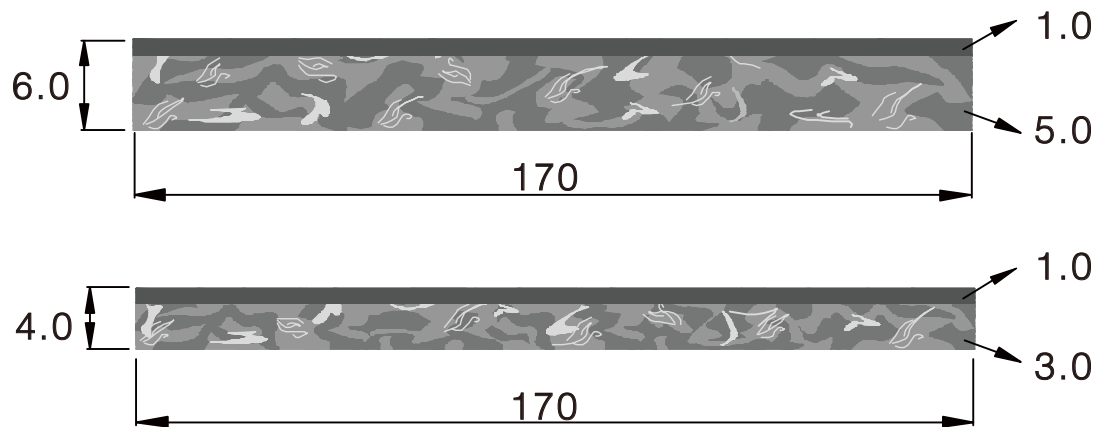

JIMEI

BRAVE SOUL

Lamination

FOLLOW HEART

Let your skirt dance with the light and shadow, as free as you have wings.

2019 HK Collection

BRAVE SOUL

Lamination

Product Code	
Front	Temple
UB-0552	UB-0552
MUB-0553	MUB-0553
MUB-0554	MUB-0554
MUB-0555	MUB-0555
MUB-0556	MUB-0556
MUB-0557	MUB-0557

	Front	Temple	Tolerance
Thickness	6.0mm	4.0mm	6.0-6.2mm 4.0-4.2mm
Standard Sizes	170x700mm	170x700mm	167-172mm 690-702mm