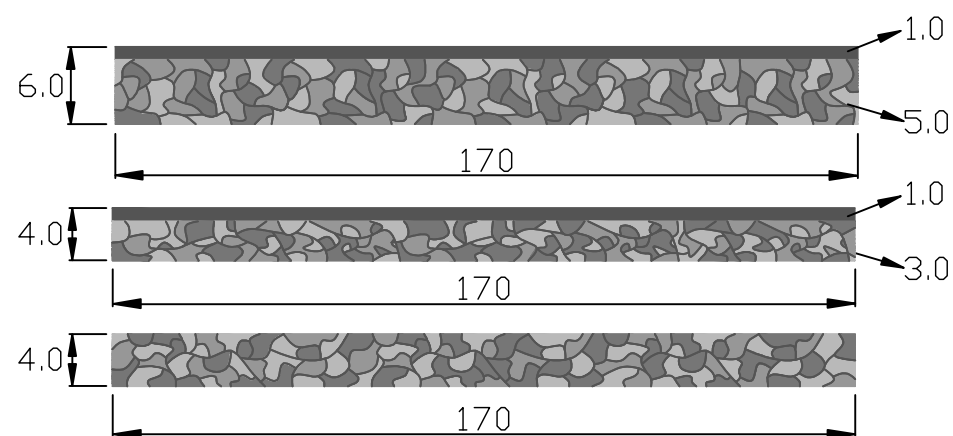

INNER BEAUTY

lamination

Golden charm

see beauty through inside

Inner beauty Lamination

Product code	
Front	Temple
MUQ2-0410	MUQ2-0410/MUQ-0422
MUQ2-0411	MUQ2-0411/MUQ-0423
MUQ2-0412	MUQ2-0412/MUQ-0424
UQ2-0413	UQ2-0413/ UQ-0425
MUQ2-0414	MUQ2-0414/MUQ-0426
MUQ2-0415	MUQ2-0415/ UQ-0427

	Standard sizes	Tolerance
6.0	170*700mm	6.0-6.2mm 167-172mm 690-702mm
4.0	170*700mm	4.0-4.2mm 167-172mm 690-702mm

MUQ2-0410

MUQ2-0411

MUQ2-0412

UQ2-0413

MUQ2-0414

MUQ2-0415