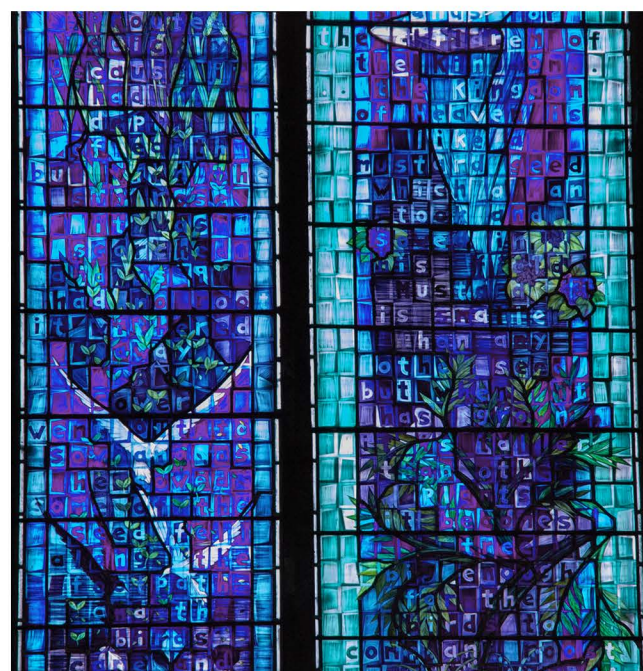

INNER BEAUTY

lamination

Golden charm

see beauty through inside

Inner beauty Lamination

Product code	
Front	Temple
MUQ2-0410	MUQ2-0410/MUQ-0422
MUQ2-0411	MUQ2-0411/MUQ-0423
MUQ2-0412	MUQ2-0412/MUQ-0424
UQ2-0413	UQ2-0413/ UQ-0425
MUQ2-0414	MUQ2-0414/MUQ-0426
MUQ2-0415	MUQ2-0415/ UQ-0427

	Standard sizes	Tolerance
6.0	170*700mm	6.0-6.2mm 167-172mm 690-702mm
4.0	170*700mm	4.0-4.2mm 167-172mm 690-702mm

MUQ2-0410

MUQ2-0411

MUQ2-0412

UQ2-0413

MUQ2-0414

MUQ2-0415