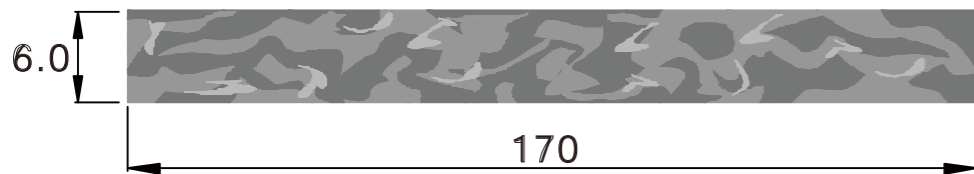

JIMEI

FLASH

Dry block

TO BE A SHINY GIRL

Stimulate the vitality of life, Let your light shine on the people around you

2019 Silmo Collection

FLASH
Dry block

Product Code	
Front	Temple
UQ-0441	UQ-0441
UQ-0442	UQ-0442
UQ-0443	UQ-0443
UQ-0444	UQ-0444
UQ-0445	UQ-0445
UQ-0446	UQ-0446

	Front	Temple	Tolerance
Thickness	6.0mm	4.0mm	6.0-6.2mm 4.0-4.2mm
Standard Sizes	170x700mm	170x700mm	165-172mm 690-700mm

UQ-0441

UQ-0442

UQ-0443

UQ-0444

UQ-0445

UQ-0446