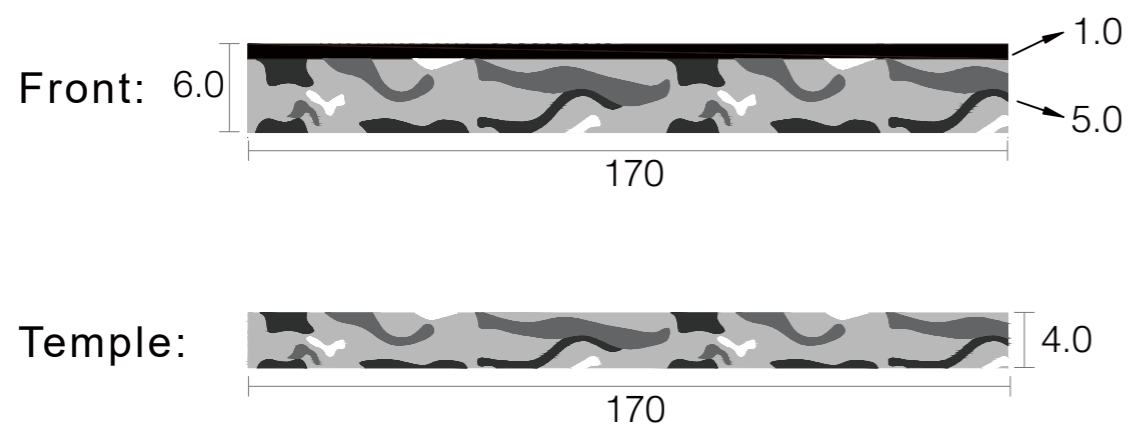

GRAFFITI

Lamination

FREE EXPRESSION

This is an era of popular creativity and cool ideas, expressing art with colors.

Fall Winter 2020 Collection

Fall Winter 2020 Collection

GRAFFITI

Lamination

| Product Code | |
|--------------|---------|
| Front | Temple |
| UQ2-0495 | UQ-0489 |
| UQ2-0496 | UQ-0490 |
| UQ2-0497 | UQ-0491 |
| UQ2-0498 | UQ-0492 |
| UQ2-0499 | UQ-0493 |
| UQ2-0500 | UQ-0494 |

| | Front | Temple | Tolerance |
|----------------|-----------|-----------|------------------------|
| Thickness | 6.0mm | 4.0mm | 4.0-4.2mm 6.0-6.2mm |
| Standard Sizes | 170x700mm | 170x700mm | 167-172mm 690-702mm |