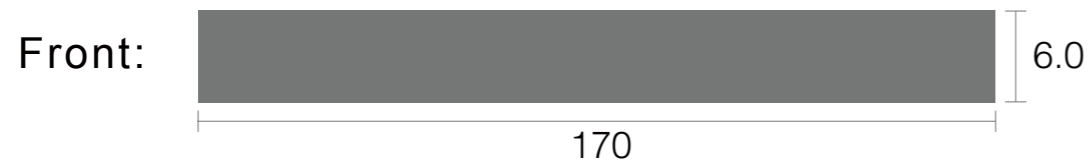

Milky monicolor

Product Code	
Front	Temple
UN-0519	UN-0519
UN-0520	UN-0520
UN-0521	UN-0521
UN-0522	UN-0522
UN-0523	UN-0523
UN-0524	UN-0524

	Front	Temple	Tolerance
Thickness	6.0mm	4.0mm	6.0-6.2mm 4.0-4.2mm
Standard Sizes	170x1400mm	170x1400mm	168-175mm 1400-1410mm