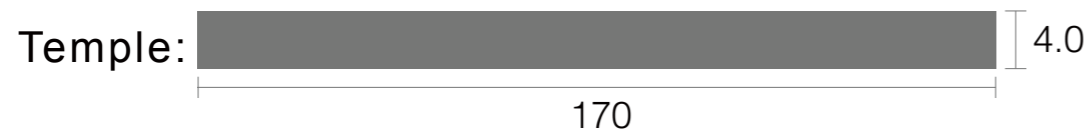

Milky monicolor

Product Code	
Front	Temple
UN-0519	UN-0519
UN-0520	UN-0520
UN-0521	UN-0521
UN-0522	UN-0522
UN-0523	UN-0523
UN-0524	UN-0524

	Front	Temple	Tolerance
Thickness	6.0mm	4.0mm	6.0-6.2mm 4.0-4.2mm
Standard Sizes	170x1400mm	170x1400mm	168-175mm 1400-1410mm